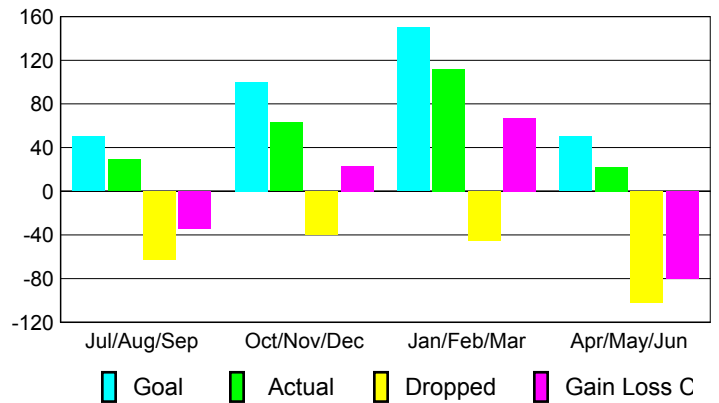

Membership Results 2008-2009

Goal, New, Dropped, Gain/Loss

Comparison of Membership Gain/Loss

Current Year Compared to the Previous Year