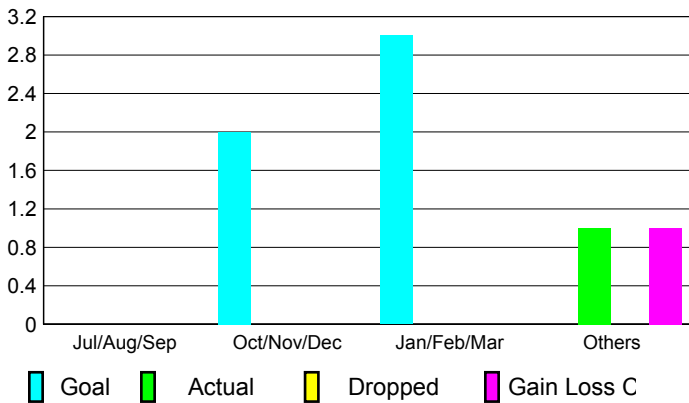

2008-2009 GMT Quarterly Report for District (or Undistricted) **District 335 D**

GMT: **Junichi Takata**

Location: **JAPAN**

GMT CA: **5**

CLUBS

Club Results 2008-2009

Clubs 2007-2008

Month	New Club Goal	Actual New Clubs	Actual Dropped Clubs	Gain/Loss of Clubs	Gain/Loss of Clubs
Jul/Aug/Sep	0	0	0	0	0
Oct/Nov/Dec	2	0	0	0	0
Jan/Feb/Mar	3	0	0	0	0
Apr/May/June	0	1	0	1	0
Totals	5	1	0	1	0

Club Results 2008-2009

Goal, New, Dropped, Gain/Loss

Comparison of Club Gain/Loss

Current Year Compared to the Previous Year

YTD Status Quo Clubs 2008-2009

Status Quo Clubs Compared to Status Quo Members

MEMBERSHIP

Membership Results 2008-2009

Membership 2007-2008

Month	Net Memb Goal	Actual New Memb	Actual Dropped Memb	Gain/Loss of Memb	Gain/Loss of Memb
Jul/Aug/Sep	50	29	-63	-34	23
Oct/Nov/Dec	100	63	-40	23	20
Jan/Feb/Mar	150	112	-45	67	-19
Apr/May/June	50	22	-102	-80	-92
Totals	350	226	-250	-24	-68