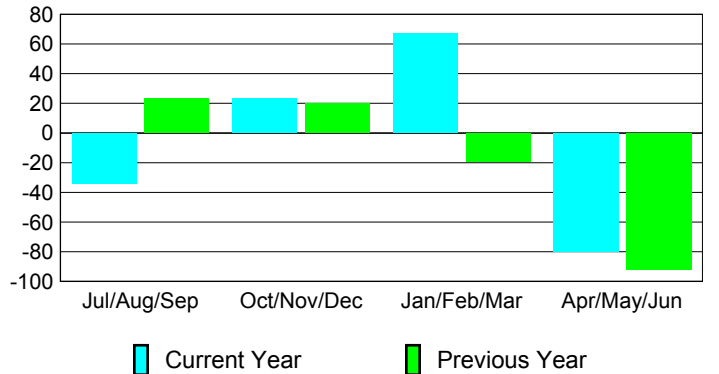

Membership Results 2008-2009

Membership 2007-2008

Month	Net Memb Goal	Actual New Memb	Actual Dropped Memb	Gain/Loss of Memb	Gain/Loss of Memb
Jul/Aug/Sep	50	29	-63	-34	23
Oct/Nov/Dec	100	63	-40	23	20
Jan/Feb/Mar	150	112	-45	67	-19
Apr/May/June	50	22	-102	-80	-92
Totals	350	226	-250	-24	-68

Membership Results 2008-2009

Goal, New, Dropped, Gain/Loss

Comparison of Membership Gain/Loss

Current Year Compared to the Previous Year

Gender Comparison 2008-2009

Jul/Aug/Sep

Oct/Nov/Dec

Jan/Feb/Mar

Apr/May/June

Male

Female